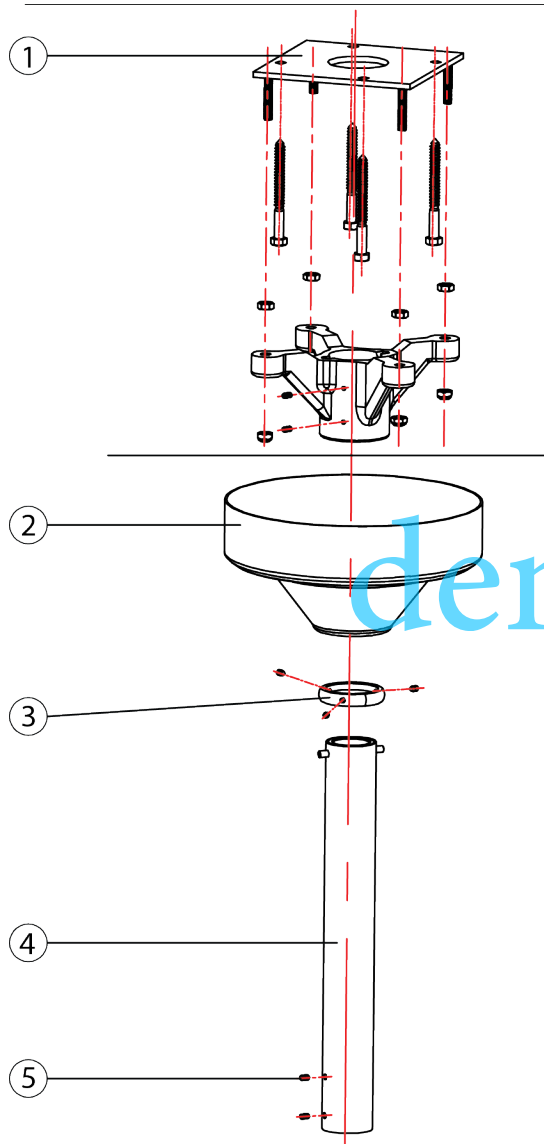

## Lucent L690 Ceiling Bracket

No.	Description	Part Number
1	Ceiling Bracket	L690-BMK
2	Ceiling Cover	L690-BMK-C
3	Securing Collar	L900-56051
4	Light post	56032-F
4	Post 8'	L690-08
4	Post 9'	L690-09
4	Post 10'	L690-10
4	Post 11'	L690-11
5	Set Screw	L690-SS